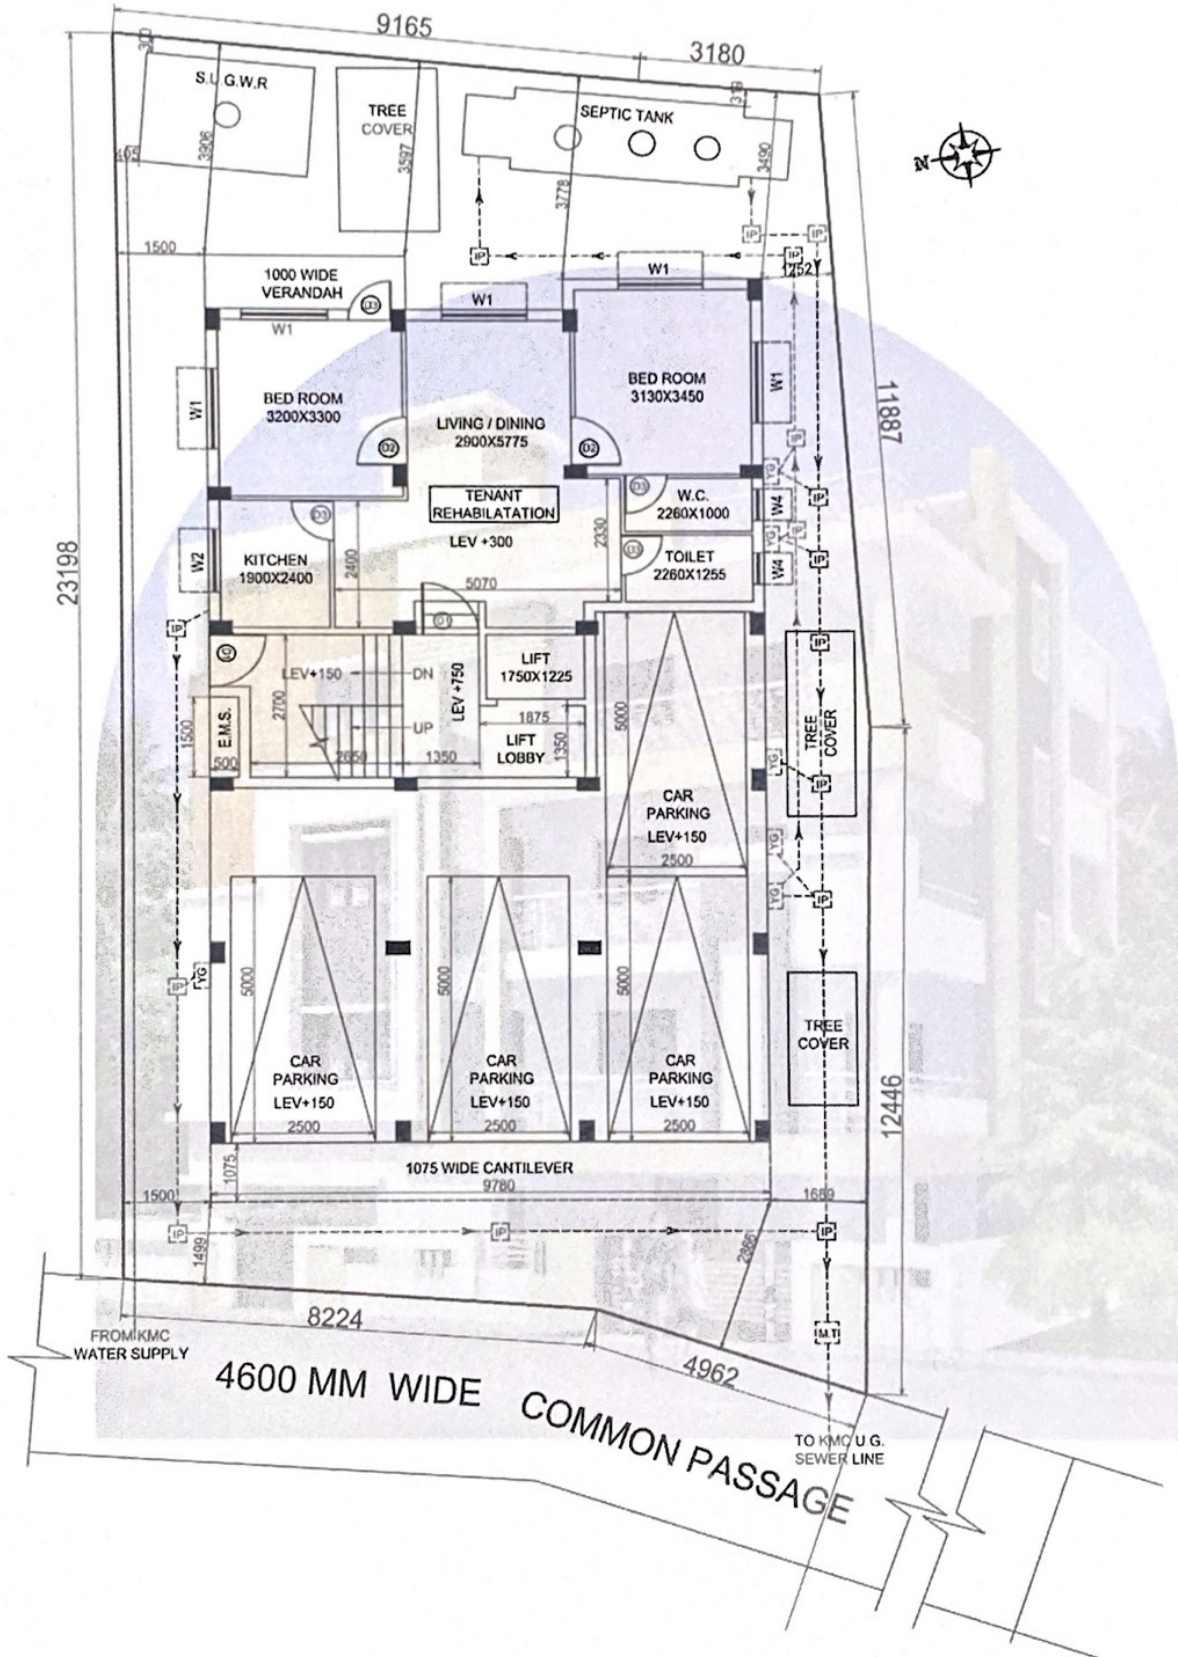

LOCATION PLAN

Latitude: 22°27'56" N
Longitude: 88°23'14" E

GANAPATI BUILDERS

Proprietor